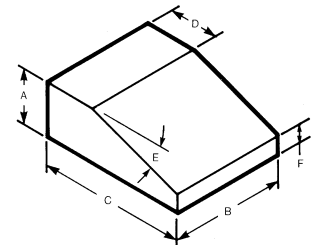

HAMMOND
MANUFACTURING

SLOPED FRONT BOXES								
A"	B"	C"	D"	E°	F"	PART #		
height	width	depth	flat	angle	front height			
1	1	2	.050 aluminum. Length of flat top is 1/2 the total depth. Unpainted.			MDC-211 LMB		
1.5	2	3	.050 aluminum. Length of flat top is 1/2 the total depth. Beige & ivory.			MDC-321 LMB		
2	3	4				MDC-432 LMB		
2	3	5				MDC-532 LMB		
2.25	4	6				MDC-642 LMB		
2.5	5	7				MDC-752 LMB		
2.5	4.5	10				MDC-1042 LMB		
4	10	10.2			5.2	30°	1.1	1456KK4WHBU
4.25	4.93	5	3.06	.09 aluminum base; .05 cover. Black & white.		SC-12100 BUD