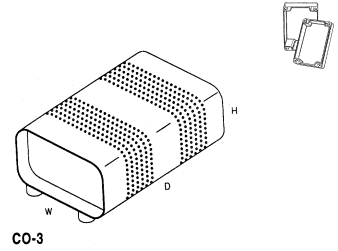

ENCLOSURES

PLASTIC INSTRUMENT CASES			
•ABS sides			
•Aluminum front & rear panels			
•Integral PC card mounts			
•Color: black			
A	B	C	PART #
6.1	3.62	1.38	1598ABK HAM
7.01	6.02	2.01	1598CBK HAM
7.01	7.99	2.48	1598DBK HAM
9.84	6.3	1.58	1598FBK HAM
9.84	6.3	2.95	1598GBK HAM

"CO" RADIO CABINETS			
•Contoured •Perfroated			
•Hinged Top			
•Recessed Front Panel			
•Grey with Light Grey Trim			
D"	W"	H"	PART #
13	14.5	6.5	CO-1 LMB
10	12	6.5	CO-2 LMB
7.25	5.5	3.125	CO-3 LMB (no hinge)
8	7	4	CO-4A LMB (no hinge)

CHASSIS: Order "CO-1 CHAS LMB" (11 x 13 x 2) for the CO-1 chassis. Order "CO-2 CHAS LMB" (8 x 11 x 2) for the CO-2.

HAMMOND
MANUFACTURING

SLOPED FRONT BOXES								
A"	B"	C"	D"	E°	F"	PART #		
height	width	depth	flat	angle	front height			
1	1	2	.050 aluminum. Length of flat top is 1/2 the total depth. Unpainted.			MDC-211 LMB		
1.5	2	3	.050 aluminum. Length of flat top is 1/2 the total depth. Beige & ivory.			MDC-321 LMB		
2	3	4				MDC-432 LMB		
2	3	5				MDC-532 LMB		
2.25	4	6				MDC-642 LMB		
2.5	5	7				MDC-752 LMB		
2.5	4.5	10				MDC-1042 LMB		
4	10	10.2			5.2	30°	1.1	1456KK4WHBU
4.25	4.93	5	3.06	.09 aluminum base; .05 cover. Black & white.		SC-12100 BUD