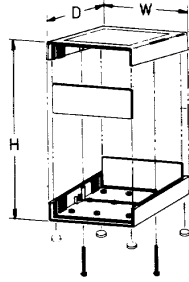

ENCLOSURES

PLASTICASE by BUD
 •ABS •Molded-in card guides
 •Bone gray
 (dimensions shown in inches)

H	W	D	BUD PART #
1.53	5.08	5.3	PC-11402 BUD
1.53	6.33	9.62	PC-11404 BUD
2.52	6.12	6.32	PC-11406 BUD
2.52	8.1	6.32	PC-11408 BUD
3.3	6.12	6.32	PC-11410 BUD
3.3	8.1	6.32	PC-11412 BUD

SMALL PLASTIC (HAMMOND) & PHENOLIC (POMONA) BOXES
 (standard color: black)

short side (in.)	long side (in.)	height (lid off)	part #
1	2.25	1	2103 POM
1.44	1.75	0.69	2105 POM
1.53	2.38	1.53	2104 POM
1.81	2.69	1.37	3850 POM (nylon)
2	3.9	0.8	1591ABK HAM
2.2	3.3	1.4	1591LBK HAM
2.4	4.4	1.1	1591BBK HAM
2.6	4.7	1.4	1591CBK HAM
3.1	5.9	1.8	1591DBK HAM
4.4	7.5	2.2	1591EBK HAM

PC CARD ADAPTERS

Allows mounting of cards at right angles to the slots already moulded into Hammond plastic boxes.
1591Z6 HAM (6/pkg)
1591Z100 HAM (100/pkg)

OPTIONS: Other colors available by special order, as are both clear & metal lids. Inquire.
 CARD GUIDES: The 3850 Pom & all Hammond boxes have integral card guides.