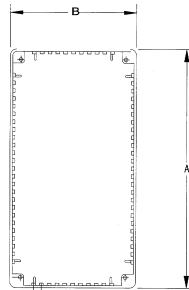

SMALL SHEET ALUMINUM BOXES "miniboxes"				
L	W	H	PART # (painted)	PART # (natural)
2.75	2.125	1.625	CU2100B	CU3000A
3.25	2.125	1.625	CU2101B	CU3001A
4	2.125	1.625	CU2102B	CU3002A
4	2.25	2.25	CU2103B	CU3003A
5	2.2	2.2	1411K HAM	N/A
5	2.25	2.25	CU2104B	CU3004A
5	4	3	CU2105B	CU3005A
5.25	3	2.125	CU2106B	CU3006A
6	3	3	1411M HAM	N/A
6	5	4	CU2107B	CU3007A
7	5	3	CU2108B	CU3008A
8	6	3.5	CU2109B	CU3009A*
10	6	3.5	CU2110B	CU3010A*
12	7	4	CU2111B	CU3011A
17	5	4	CU2112B	CU3012A
10	2	1.625	CU2113B	CU3013A
12	2.5	2.25	CU2114B	CU3014A*

*non-stocked item. Available by special order.

"OH" SERIES DESK TOP CABINETS
.050" aluminum
1/4" overhang each end
4 rubber feet
Royal Blue & White Finish

D"	W"	H"	PART #
4	3	2	OH-432 LMB
5	4	2.2	OH-542 LMB
7.75	6	2.7	OH-743 LMB

DIECAST ALUMINUM BOXES			
•Natural Finish		•Good RFI shielding	
LENGTH Side "A"	WIDTH Side "B"	HEIGHT Side "C"	PART #
1.5	1.13	0.88	3753 POM (blue)
1.98	1.07	1.84	1590LB HAM
2.25	1.13	0.88	2400 POM
3	2.63	1.65	3606 POM
3.63	1.52	1.07	1590A HAM
4.33	3.23	1.58	1590S HAM
4.38	2.4	1.07	1590B HAM
4.7	3.7	1.18	1590BB HAM
4.7	3.7	2.06	1590C HAM
4.72	3.15	2.17	1590T HAM
4.72	4.72	2.17	1590U HAM
4.72	4.72	3.54	1590V HAM
4.75	2.64	1.71	2906 POM (flange mount)
7.39	4.72	2.06	1590D HAM
7.39	4.72	3.06	1590E HAM
7.41	7.41	2.5	1590F HAM

COLORS: Available by special order in beige, black, blue & grey (not normal stock items at Ack).

DIECAST ALUMINUM PC CARD BOXES				
A	B	C	NATURAL FINISH	GREY FINISH
4	2	0.84	1590L HAM	1590LP HAM
4.4	2.44	1.06	1590M HAM*	1590MP HAM
4.75	2.56	1.4	1590N HAM*	1590NP HAM
7.5	4.33	2.22	1590R HAM*	1590RP HAM

*SPECIAL ORDER ITEM (Not usually stocked at Ack)

"MODERNISTIC ENCLOSURE" ("M-E") SERIES			
Built-in chassis 4 rubber feet White Face with Black Cover			
D"	W"	H"	PART #
4	6	2.5	M-E462 LMB
5	8	3	M-E583 LMB
7	11	4	M-E7114 LMB