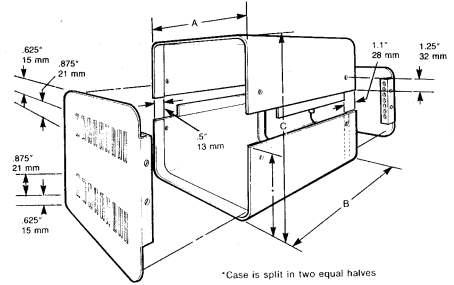

CHASSIS: Order "CO-1 CHAS LMB" (11 x 13 x 2) for the CO-1 chassis. Order "CO-2 CHAS LMB" (8 x 11 x 2) for the CO-2.

HAMMOND
MANUFACTURING

SLOPED FRONT BOXES						
A"	B"	C"	D"	E°	F"	PART #
height	width	depth	flat	angle	front height	
1	1	2	.050 aluminum. Length of flat top is 1/2 the total depth. Unpainted.			MDC-211 LMB
1.5	2	3	.050 aluminum. Length of flat top is 1/2 the total depth. Beige & ivory.			MDC-321 LMB
2	3	4				MDC-432 LMB
2	3	5				MDC-532 LMB
2.25	4	6				MDC-642 LMB
2.5	5	7				MDC-752 LMB
2.5	4.5	10				MDC-1042 LMB
4	10	10.2			5.2	30°
4.25	4.93	5	3.06	.09 aluminum base; .05 cover. Black & white.		SC-12100 BUD

ENCLOSURES

RUBBER FEET! (24 per package)			
PIX	SIZE	MOUNTING	PART #
	.37" dia. x .12" high	self-adhesive	1421T2 HAM
	.5" x .5" x .25" high	self-adhesive	1421T3 HAM
	.7" x .7" x .31" high	self-adhesive	1421T4 HAM
	.75" dia. x .5" high	screw-on with self-tapping screws provided	1421T7 HAM